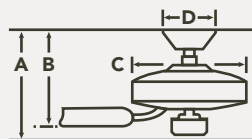

PULL CHAIN

- 3 Speeds
- 3 Forward & Reverse
- Manual Reverse

OPTIONAL CONTROLS

65K WALL CONTROL SYSTEM - LIMITED FUNCTION

- 371042MUL (Shown)
- 337001WH
- 371082WH

COORDINATING LIGHTING

To see the complete Shailene™ Collection visit Kichler.com.

BLADE SPECS

Blade Finish & Part Number (Side 1) **Fan Finish (Reversible)**

HANGING MEASUREMENTS

WITH 4.5" DOWNROD

Fixture Drop (from ceiling)	Blade Drop (from ceiling)	Housing (width)	Ceiling Canopy (width)
A: 13.75"	B: 11.00"	C: 8.00"	D: 6.00"